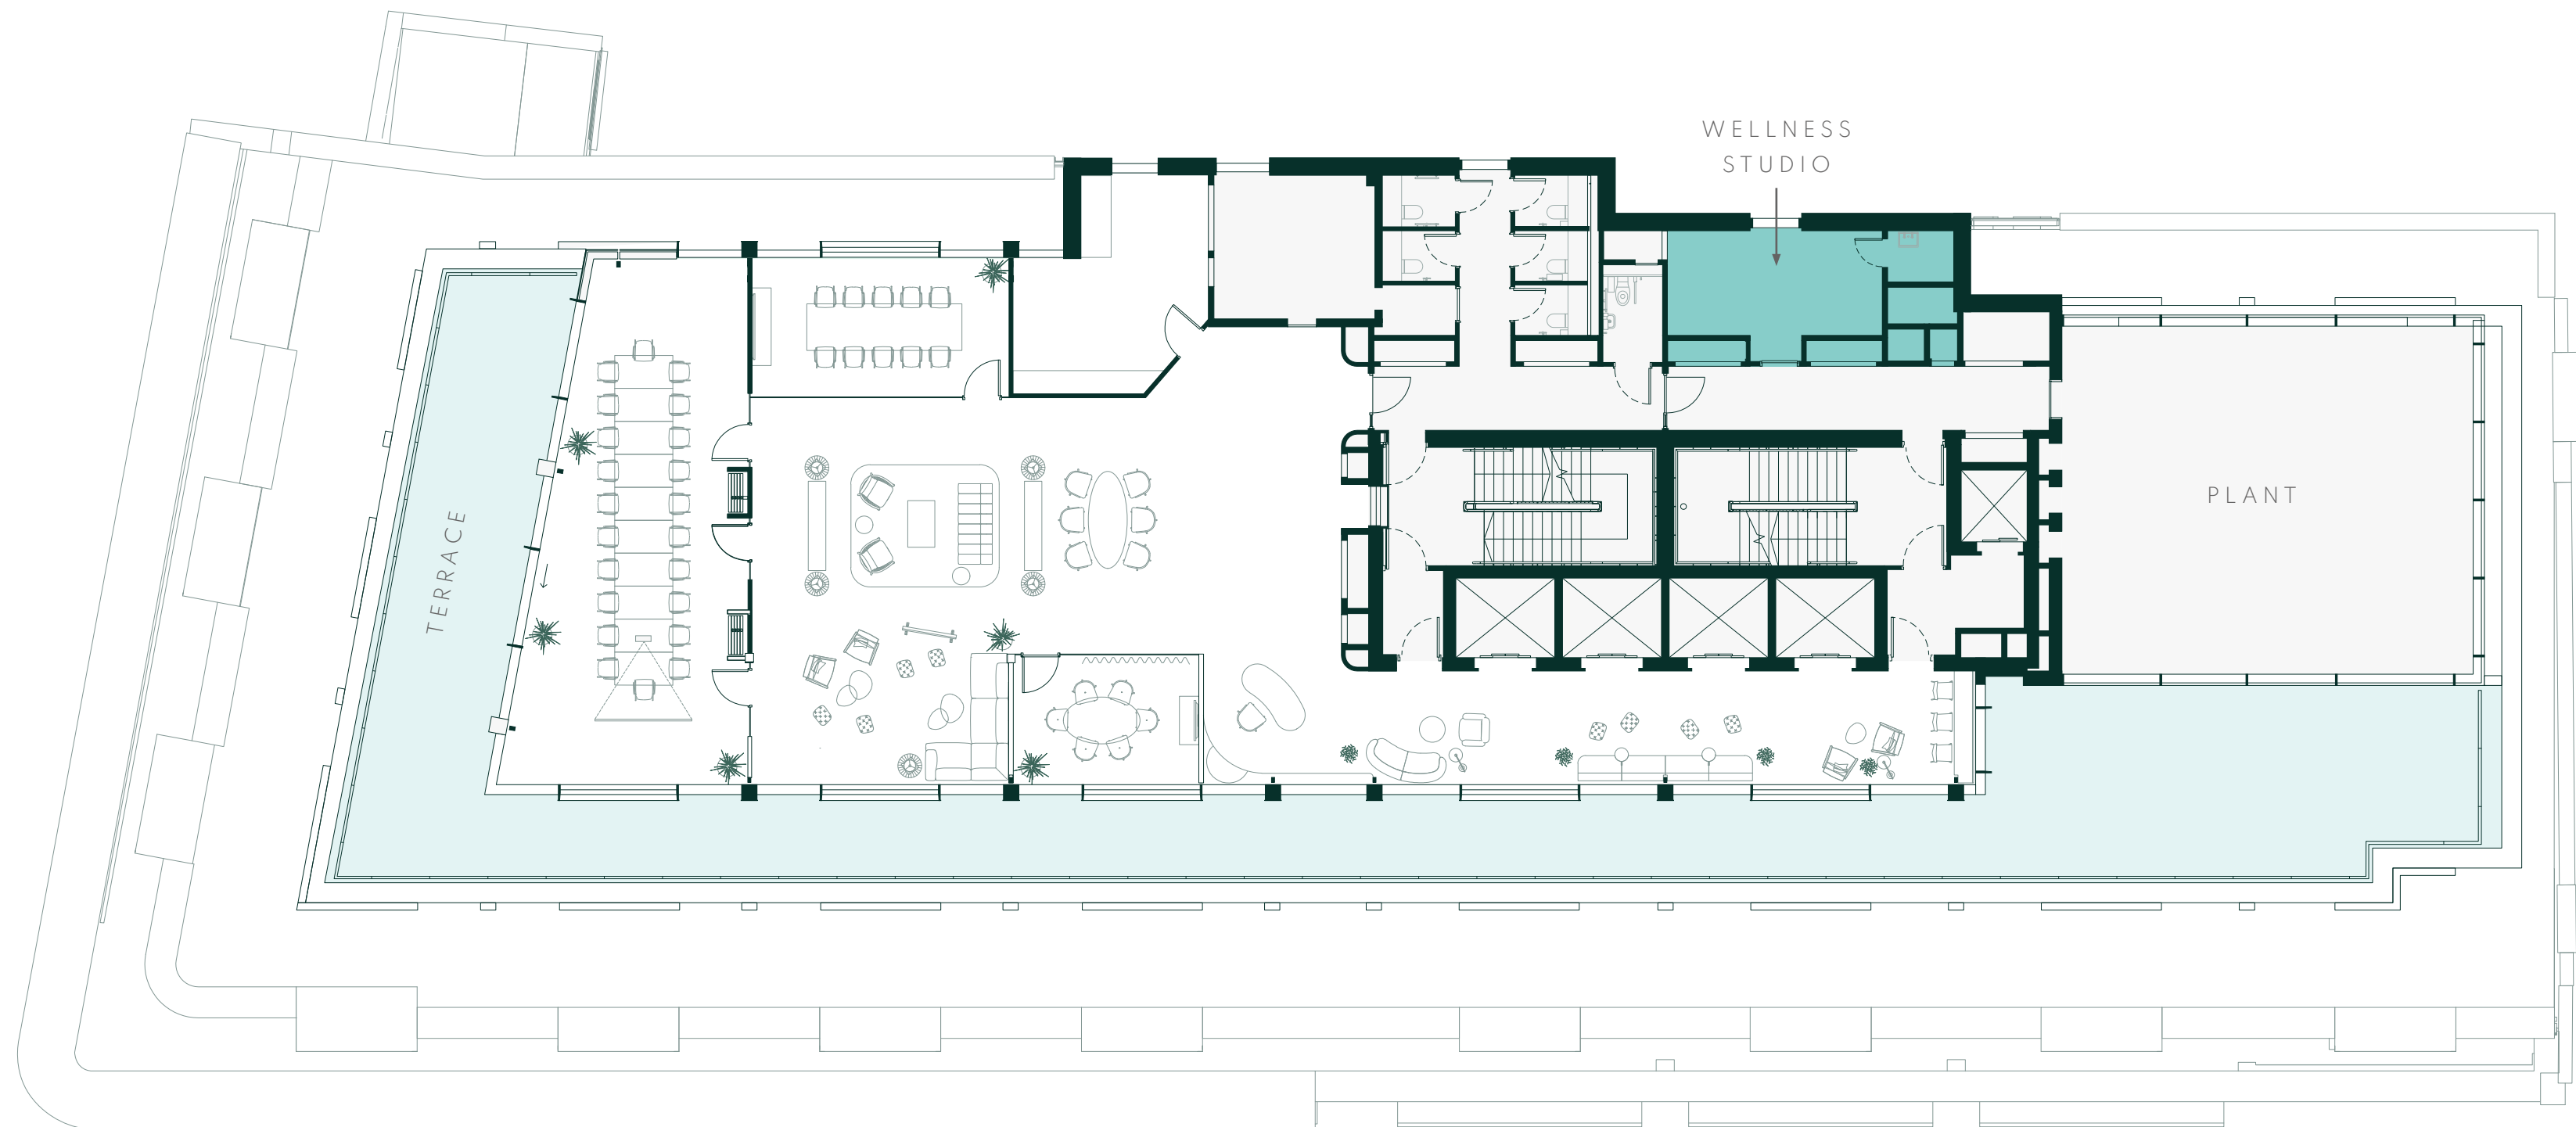

Eight Floor - Option 1

Office

3,540 sq ft / 329 sq m

Terrace

2,206 sq ft / 205 sq m

Reception	2
Meeting room (10 person)	1
Meeting room (8 person)	2
Meeting room (6 person)	2
Meeting room (4 person)	1
Meeting room (3 person)	1
Lounge	1
FOH pantry and luggage store	1

- TERRACE
- COLLABORATION SPACES
- AMENITIES
- FOCUS AREAS
- PRIVATE OFFICES
- PHONE BOOTHS
- MEETING ROOMS

Eight Floor - Option 2

Office
3,540 sq ft / 329 sq m

Terrace
2,206 sq ft / 205 sq m

Reception	2
Meeting room (10 person)	1
Meeting room (8 person)	2
Meeting room (6 person)	2
Meeting room (4 person)	1
Meeting room (3 person)	1
Lounge	1
FOH pantry and luggage store	1

- TERRACE
- COLLABORATION SPACES
- AMENITIES
- FOCUS AREAS
- PRIVATE OFFICES
- PHONE BOOTHS
- MEETING ROOMS