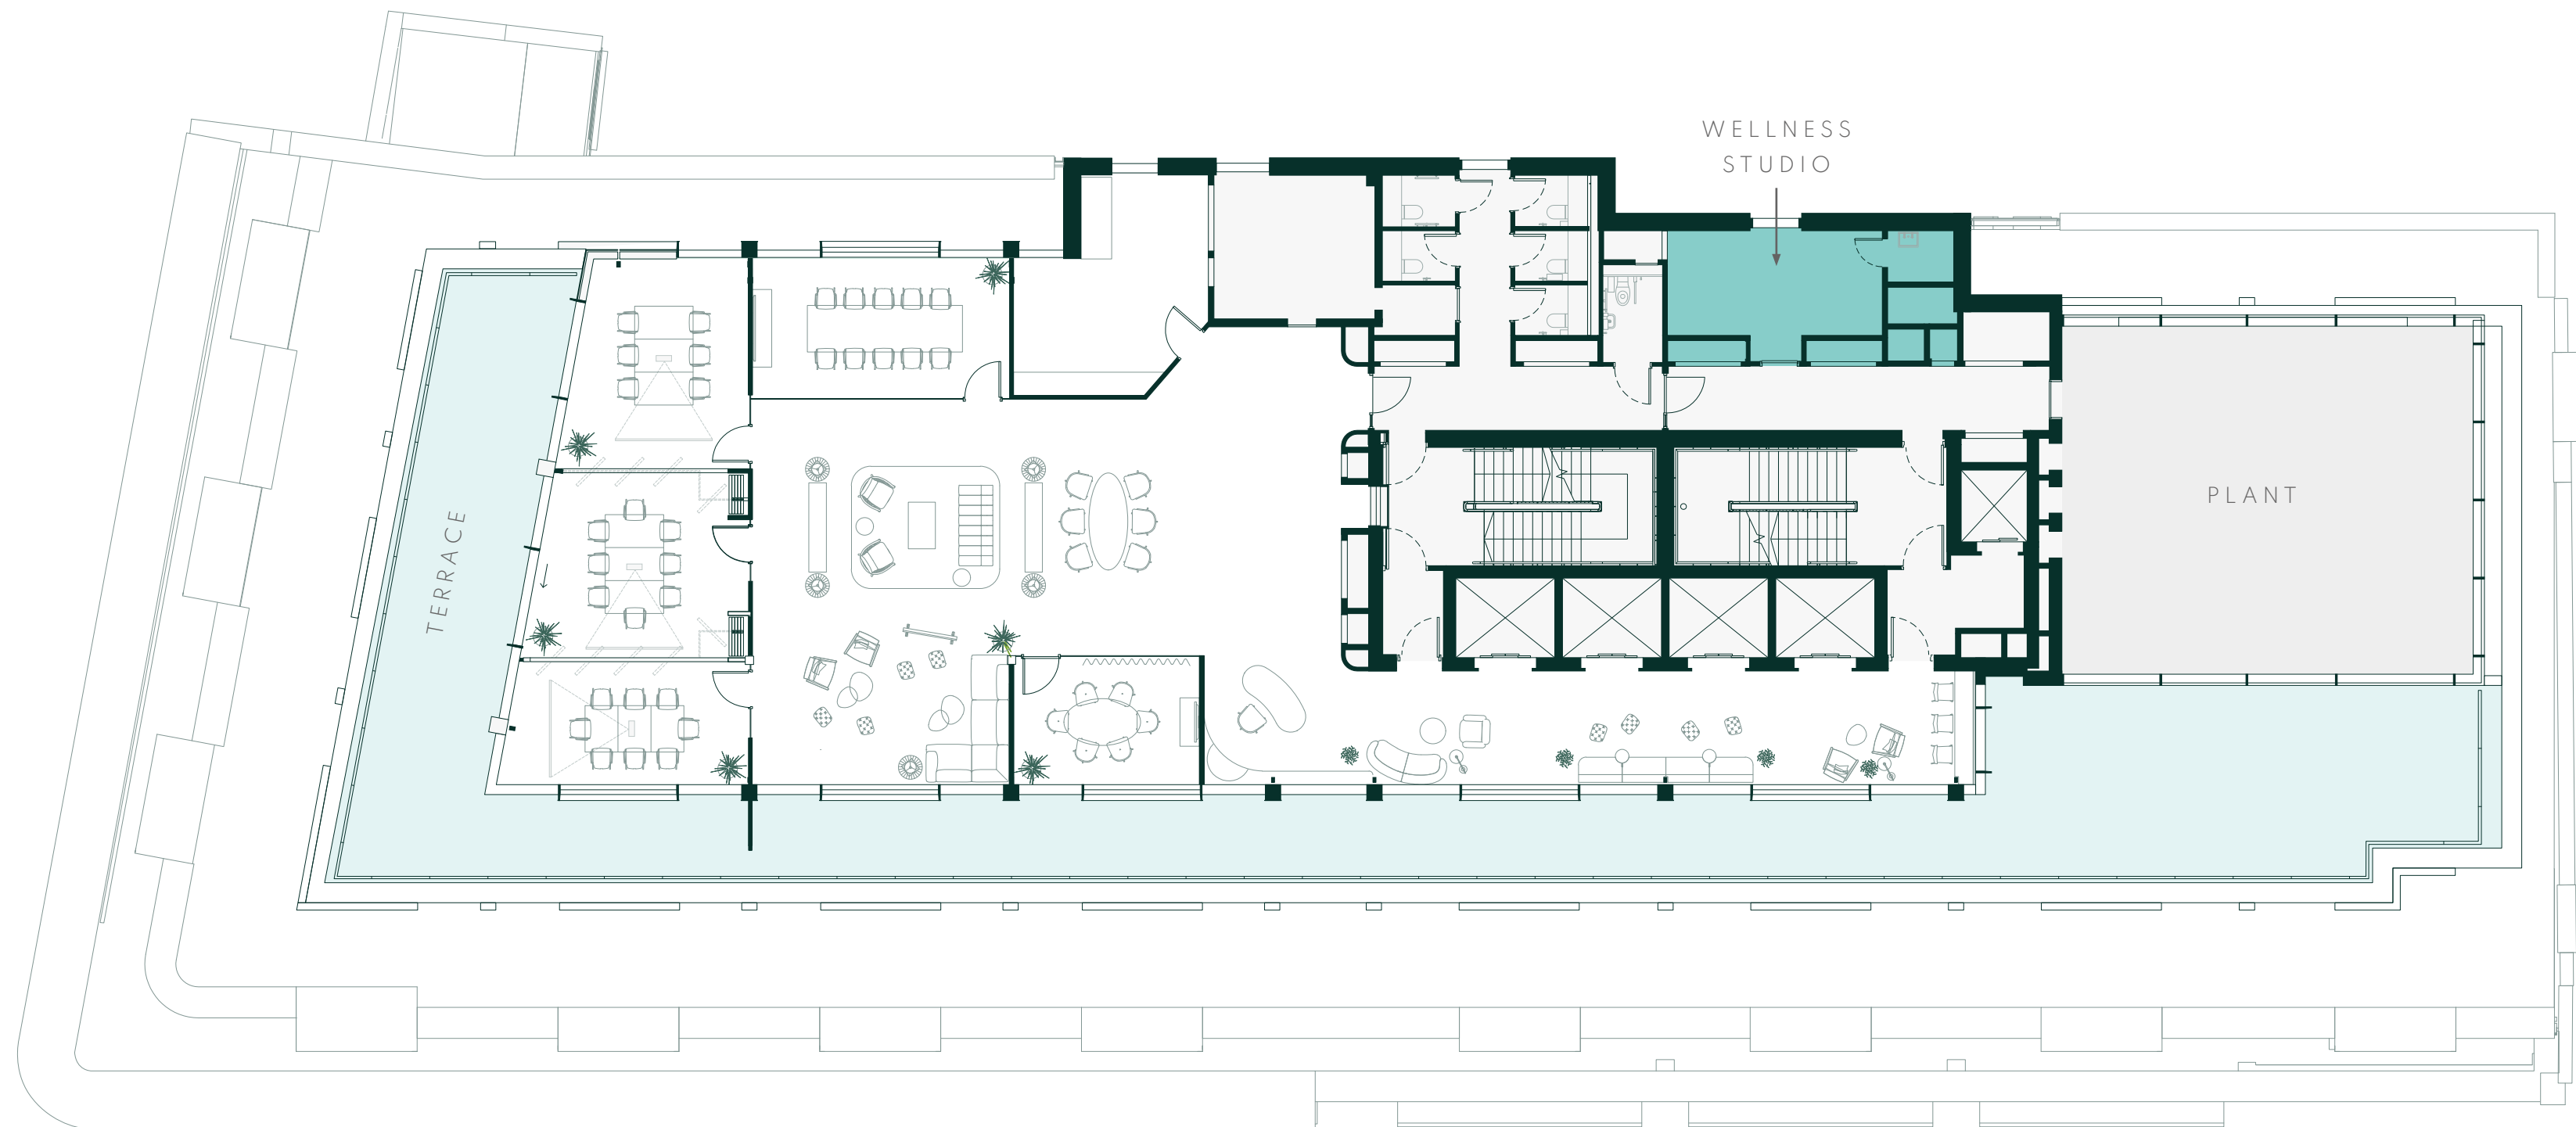

Eight Floor - Option 1

Office

3,540 sq ft / 329 sq m

Terrace

2,206 sq ft / 205 sq m

Reception	2
Meeting room (10 person)	1
Meeting room (8 person)	2
Meeting room (6 person)	2
Meeting room (4 person)	1
Meeting room (3 person)	1
Lounge	1
FOH pantry and luggage store	1

- TERRACE
- COLLABORATION SPACES
- AMENITIES
- FOCUS AREAS
- PRIVATE OFFICES
- PHONE BOOTHS
- MEETING ROOMS

Eight Floor - Option 2

Office
3,540 sq ft / 329 sq m

Terrace
2,206 sq ft / 205 sq m

Reception	2
Meeting room (10 person)	1
Meeting room (8 person)	2
Meeting room (6 person)	2
Meeting room (4 person)	1
Meeting room (3 person)	1
Lounge	1
FOH pantry and luggage store	1

- TERRACE
- COLLABORATION SPACES
- AMENITIES
- FOCUS AREAS
- PRIVATE OFFICES
- PHONE BOOTHS
- MEETING ROOMS